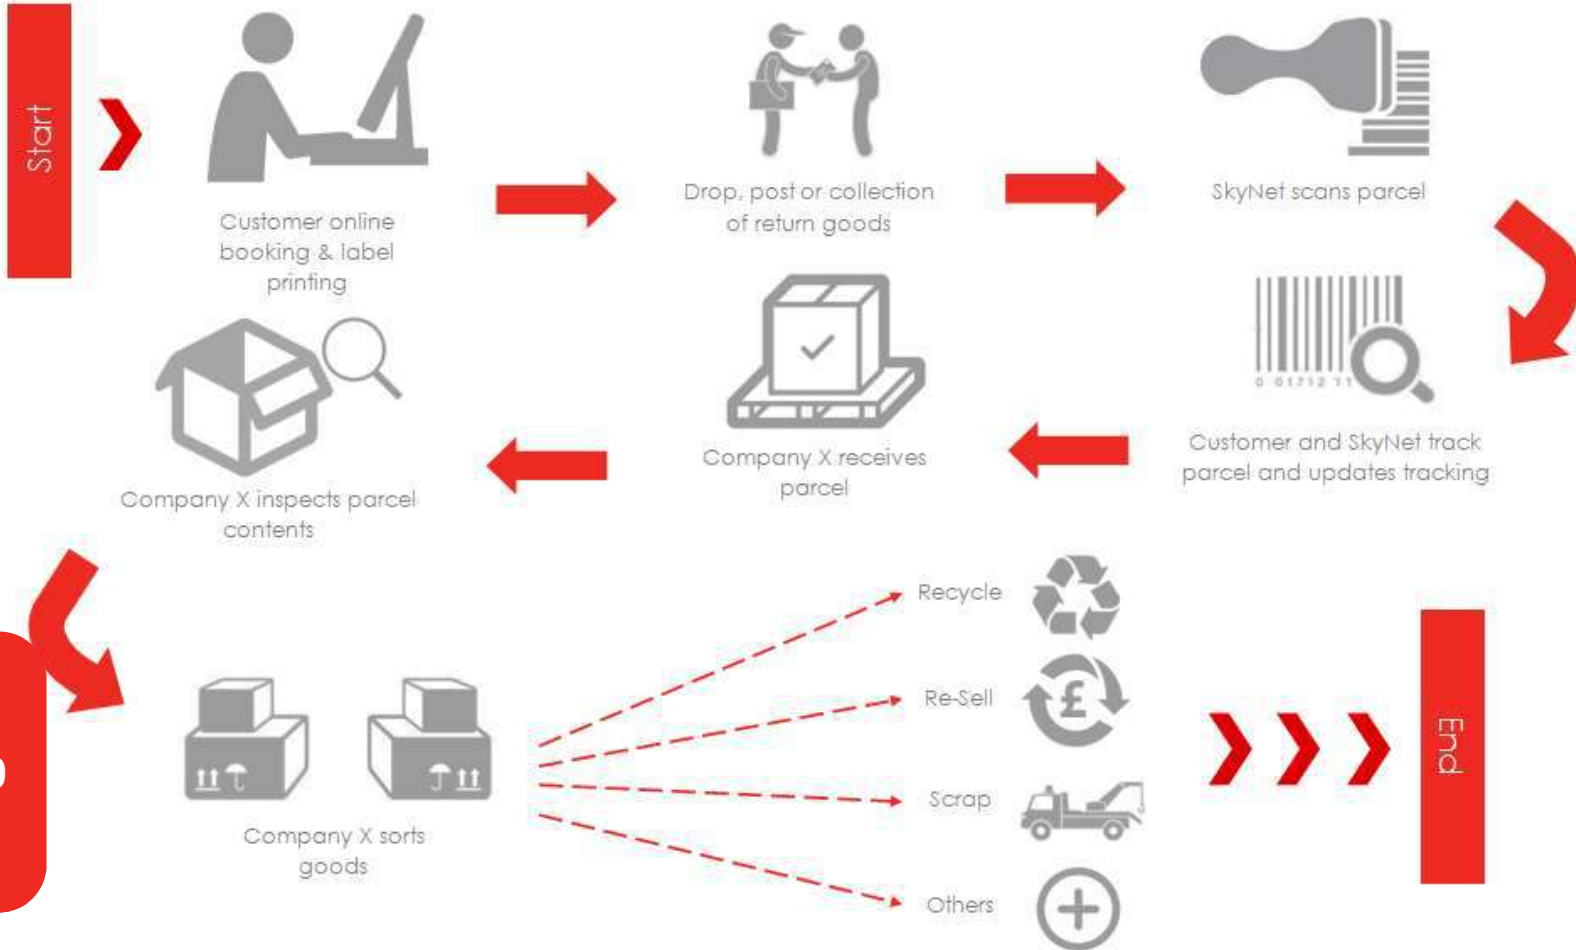

International Returns