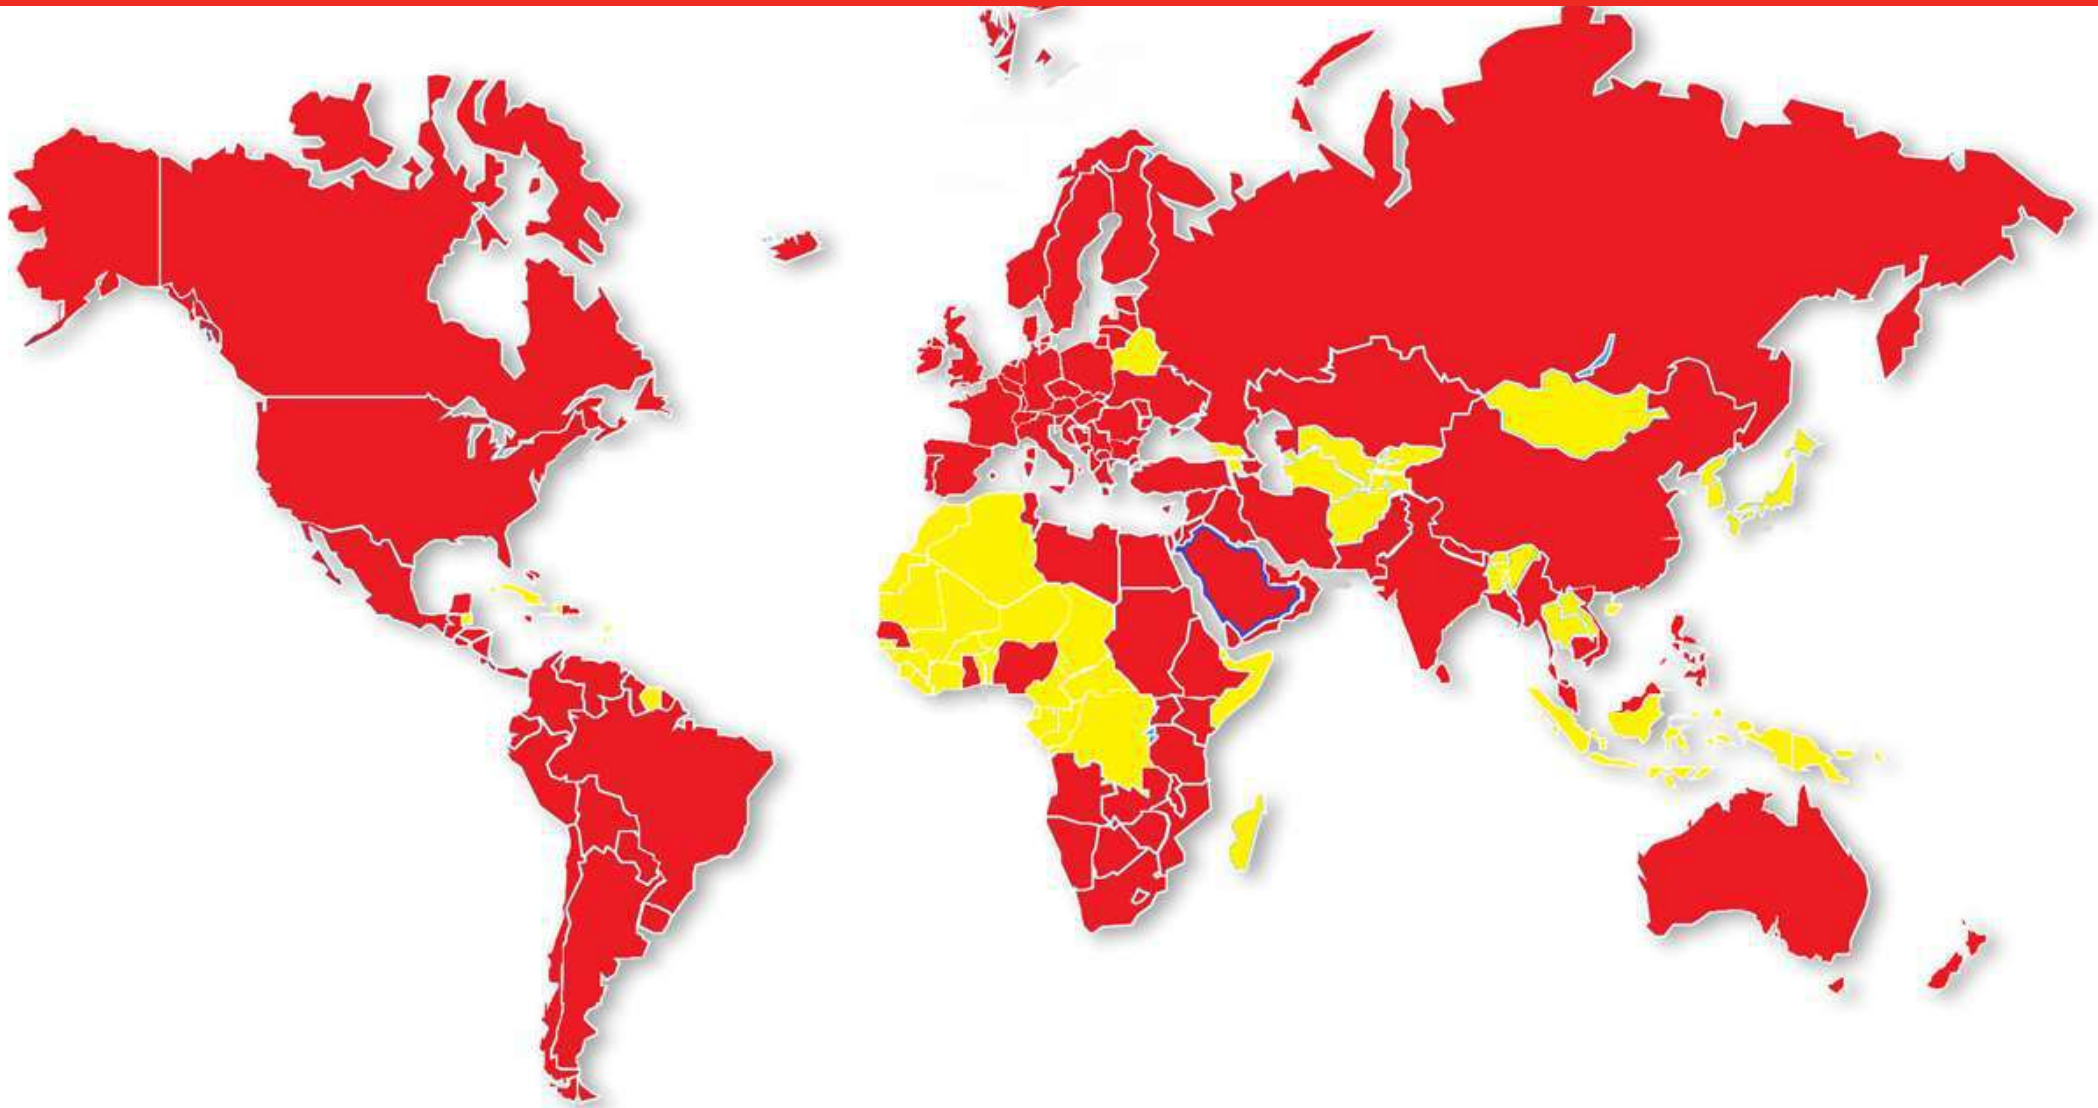

# Our Network >

**SkyNet** has a **presence** in 180 countries delivering to **196 countries** worldwide

Miami

London

Johannesburg

Dubai

Singapore

Sydney

**SkyNet Worldwide Express** is built up of a number of strong businesses which combined together, creates a **powerful** but more importantly **flexible**, international **network**.

# Our HUB's

HQ Africa, Johannesburg

HQ Asia, Singapore

HQ Middle East, Dubai

HQ Europe, London

HQ Americas, Miami

HQ Australia, Sydney

# Direct coverage

Shipping 20+  
**million**  
**international**  
**express**  
parcels  
annually

1000s of  
flights per  
week  
**worldwide**

**25K+**  
**Employees**

Over 1000 offices  
**worldwide**