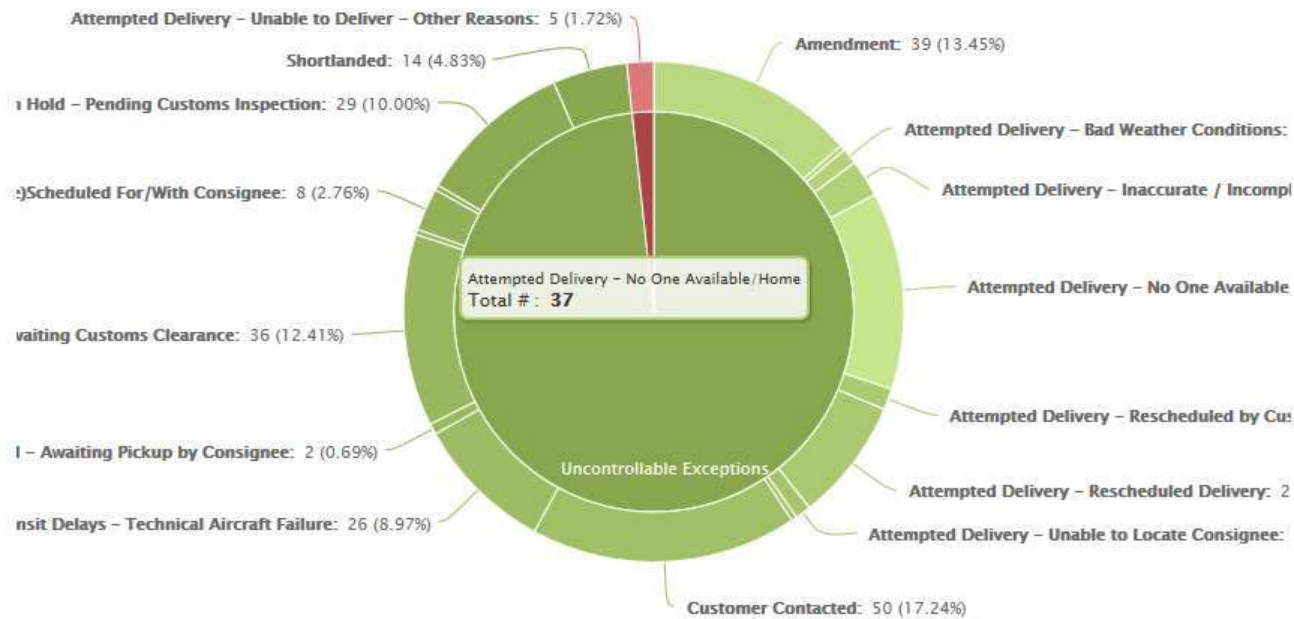

# Mobile Tracking App

The SkyNet Mobile Tracking application provides **freedom to track and trace SkyNet** shipments whilst on the go.

# Our Reporting

Data

Reporting

Analysis

Our **customisable** reports provide a **detailed** tracking insight

SkyNet GETOnline

Exceptions for UNITED KINGDOM (EN), 05/01/2014 - 11/01/2014

Highlighting Uncontrollable and Controllable exceptions to delivery