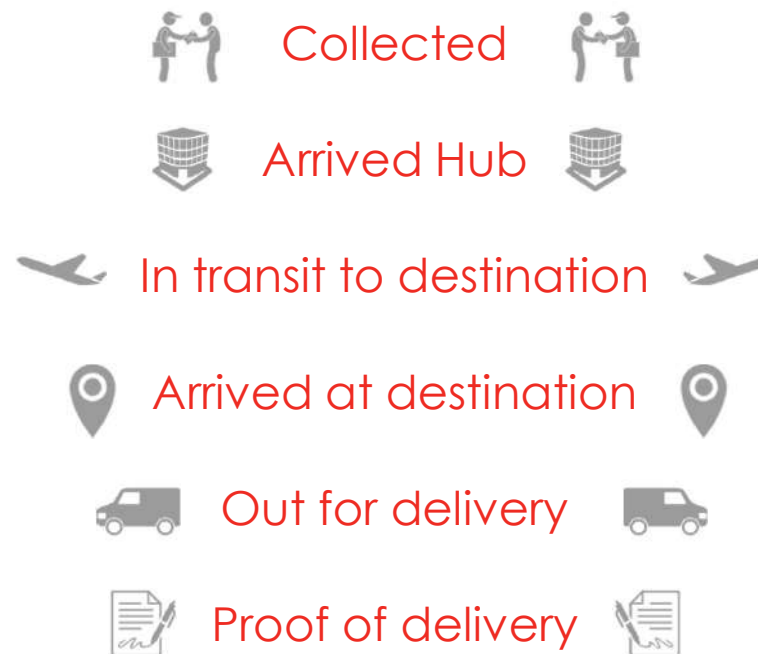

Our Tracking Events

Automated
customisable
email
communication
available in
multiple
languages

Web based track and trace system – customer facing **platform**