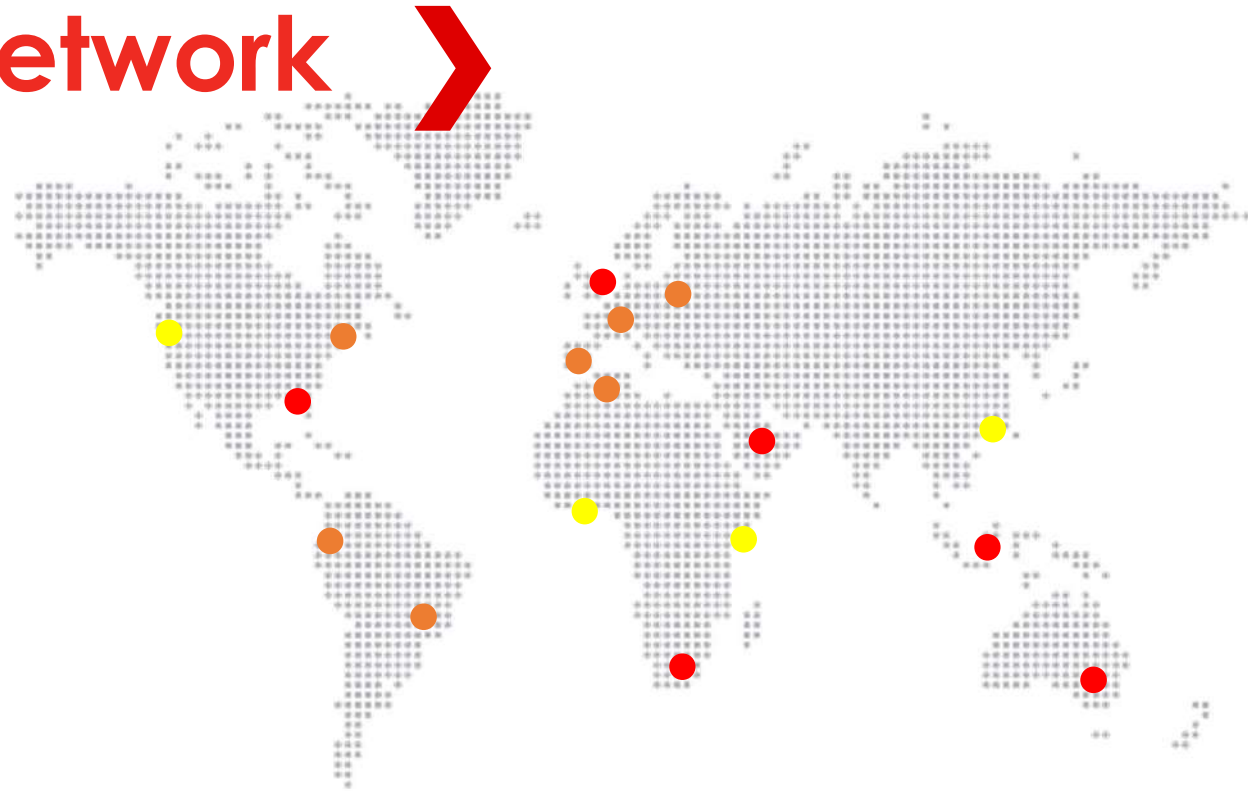

# SkyNet Worldwide Express

Network presentation

# Our Network >

**SkyNet** has a **presence** in 180 countries delivering to **196 countries** worldwide

Miami

London

Johannesburg

Dubai

Singapore

Sydney

# Our HUB's

HQ Africa, Johannesburg

HQ Asia, Singapore

HQ Middle East, Dubai

HQ Europe, London

HQ Americas, Miami

HQ Australia, Sydney